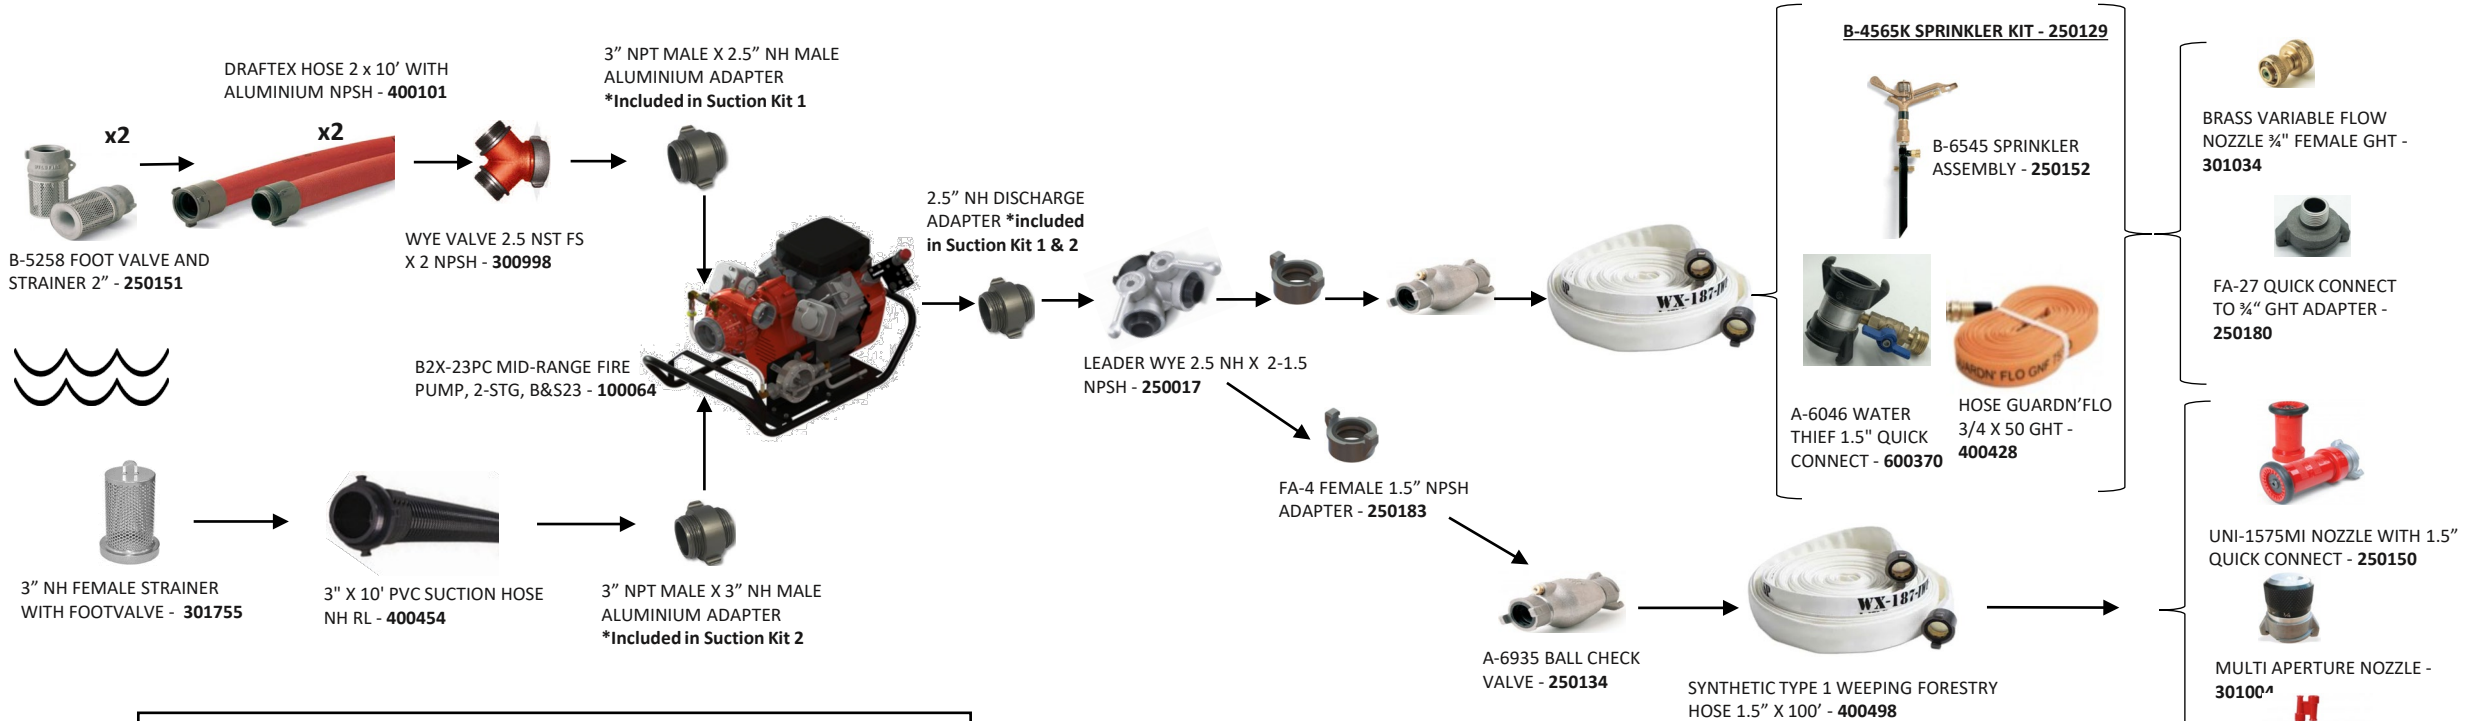

## B2X SINGLE PUMP HOSE LAY (CANADA)

### Recommended Items

OR

### Choice of Suction Kits

- OPTION 1 - **250245** - 2.5" DISCHARGE & 2.5" SUCTION ADAPTERS
- OPTION 2 - **250231** - 2.5" DISCHARGE & 3" SUCTION ADAPTERS